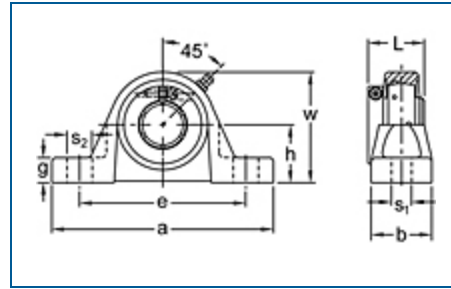

- Insert
 - Accu-Loc® Concentric Collar Locking
 - Normal Duty
 - Wide Inner Ring
 - AISI 52100 Steel
- Housing
 - Low Base Pillow Block
 - Cast Iron

[Specifications](#) | [Dimensions](#)

Specifications

| | |
|----------------|----------|
| Shaft Diameter | 1-3/8 in |
| Bolt Size | 1/2 in |
| Bearing | UE207-22 |

| | |
|-------------------------|------------|
| Housing | LP207T |
| Lubrication Fitting Tap | 1/8-27 NPT |
| Weight | 4.52 lb |

Dimensions

| | |
|-------|------------|
| h | 1-13/16 in |
| a | 7 in |
| e-Min | 5 in |
| e-Max | 5-3/4 in |
| b | 1-7/8 in |
| s1 | 19/32 in |
| s2 | 7/8 in |
| g | 3/4 in |
| w | 3-11/16 in |
| L | 1-47/64 in |